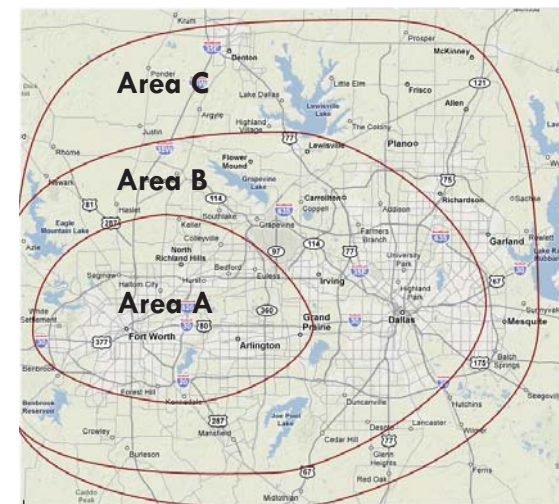

Call us today, have it today.

- » Maximize your billable hours
- » Deliver directly to your jobsite
- » Flat rate billing up to 100 lbs
- » Unlimited # of boxes per delivery